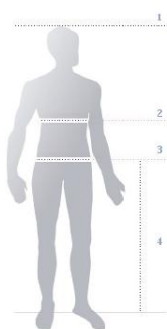

1. Height: Measures height in cm and barefoot from head to toe.
2. Chest Circumference: Using the tape measure the circumference of the chest.
3. Waist Circumference: With the tape measure the circumference of the waist.

JUNIOR

Size	Age	Height (cm)	Chest circumference (cm)	Waist circumference	Hip circumference (cm)
6XS	4 - 5 Years	100 - 108	55 - 57cm	54 - 55cm	60-62cm
5XS	5 - 6 Years	109 - 117	58 - 61cm	56 - 57cm	63-65cm
4XS	7 - 8 Years	118 - 128	62 - 66cm	58 - 60cm	66-68cm
3XS	9 - 10 Years	129 - 140	67 - 72cm	61 - 64cm	69-74cm
2XS	11 - 12 Years	141 - 152	73 - 79cm	65 - 68cm	75-80cm
XS	12 - 14 Years	153 - 164	80 - 87cm	69 - 72cm	81-86cm

1. Height: measure height in cm and barefoot from head to toe.
2. Chest circumference: with the tape measure the circumference of the chest at the widest part.
3. Waist circumference: with the tape measure the circumference of the waist.
4. Leg length: measure the length of the leg from the hip to the bottom

TABLA DE ROPA JOMA

MAN

Talla	Circunferencia del pecho (cm)	Circunferencia de la cintura (cm)	Circunferencia de las caderas (cm)
S	87-94cm	72-85cm	86-93cm
M	95-101cm	83-90cm	94-100cm
L	102-108cm	91-97cm	101-108cm
XL	109-114cm	98-103cm	109-113cm
XXL-3XL	115-143cm	104-134cm	114-138cm